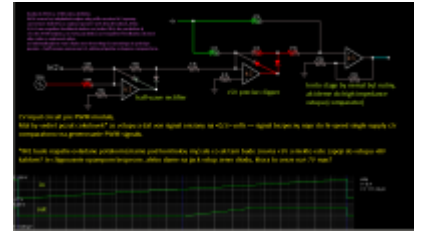

## lom\_ks\_comb\_diagram.pdf

From:

<http://knowledge.lom.audio/> - **LOM knowledge base**

Permanent link:

<http://knowledge.lom.audio/napady/allpassdelay?rev=1485055257>

Last update: **2017/01/22 04:20**