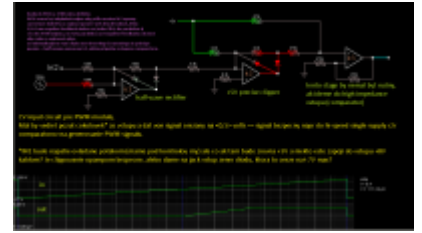

lom_ks_comb_diagram.pdf

From:

<http://knowledge.lom.audio/> - **LOM knowledge base**

Permanent link:

<http://knowledge.lom.audio/napady/allpassdelay?rev=1485055257>

Last update: **2017/01/22 04:20**